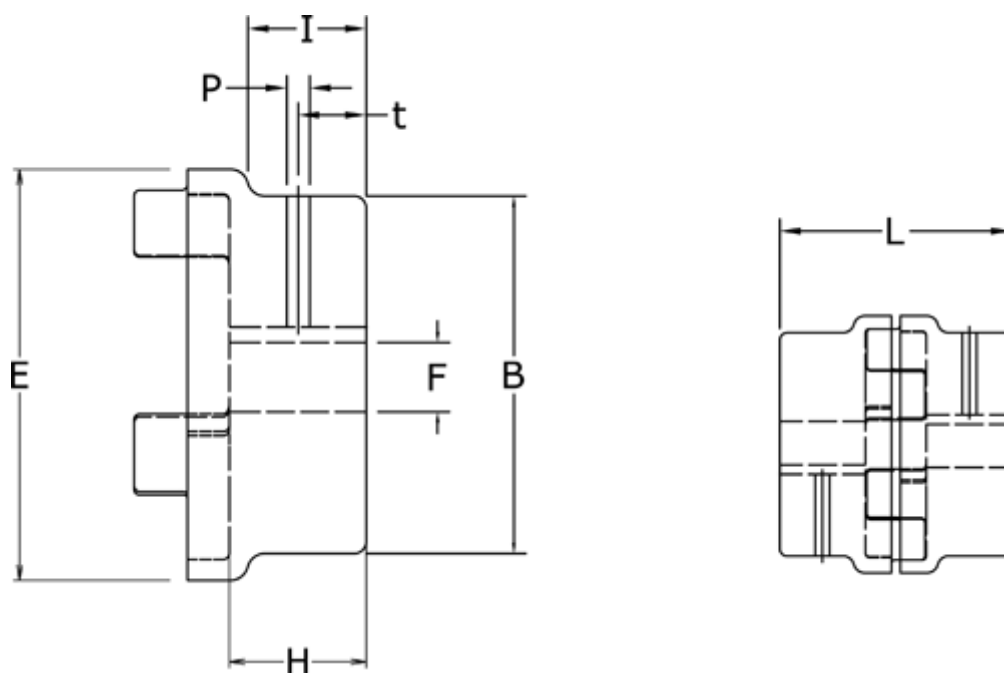

Article number: 3304048BAL45

Description: Coupling hub 48/60B

ALU Aluminium, Bore 45H7 mm w/keyway & setscrew

## Measures

B = 105

E = 105

F = 45

H = 56

I = -

L = 140

P = M8